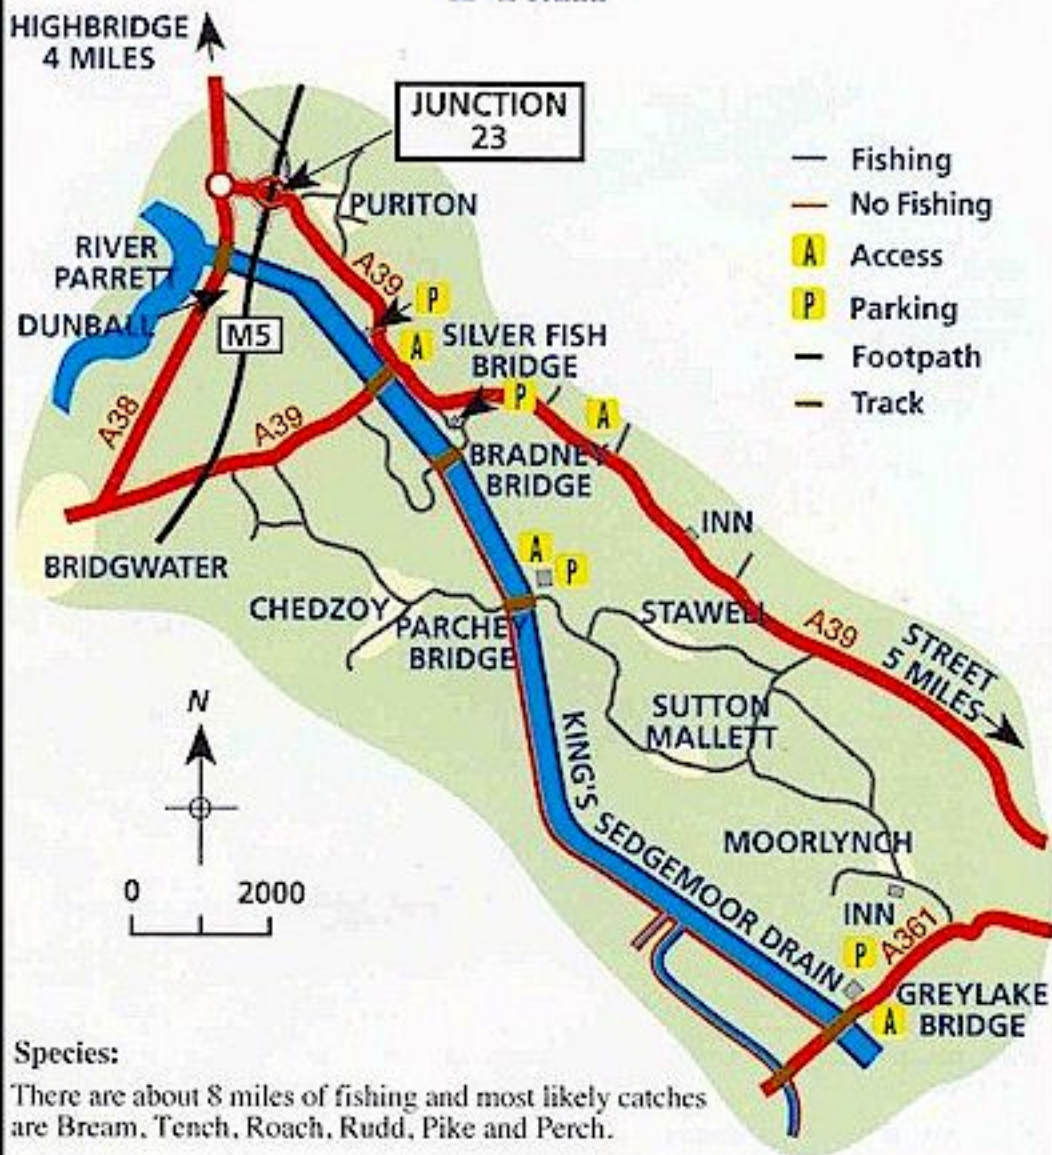

King's Sedgemoor Drain

Location:

Entrance to the banks of the King Sedgemoor Drain shall be made only by the gates at the following road bridges: Silver Fish, Parchey and Greylake. No fishing allowed between Bradney and Greylake bridges on Westonzoyland bank.